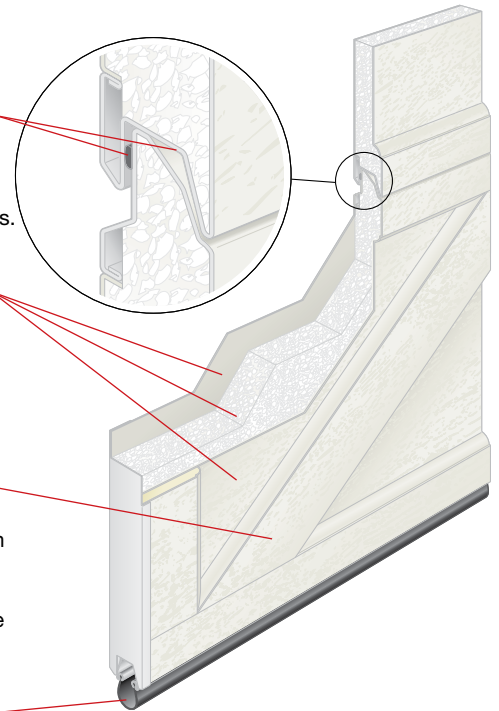

Hörmann Phoenix Collection

Beauty, Choice, Safety

The Hörmann Phoenix Collection offers custom-designed beauty and unsurpassed safety, by pairing unique carriage house door styles with our FingerGuard™ pinch-resistant joints. The virtually maintenance-free Phoenix Collection doors feature a tough steel front and back with polystyrene core, giving an R value of 6.9. A wide range of custom designs is available to complement your home.

No matter which design suits your needs, you will never compromise on quality and safety. **Our new steel doors are manufactured to the highest standards, and come with FingerGuard™ pinch-resistant section joints as standard.**

Deep tongue and groove section joint contribute to the door's **excellent strength**. Intermediate seals prevent air infiltration, which enhances the **insulation** properties.

The steel front and back 3-layer sandwich construction with **insulating polystyrene core** increases energy savings and provides a very smooth and quiet door operation.

Carriage house inlay designs in both **semi-custom and custom configurations** with easy to clean **Rainslope™** woodgrain texture, galvanized and **finish painted steel** provide years of trouble-free performance and beauty.

The bottom weather seal **keeps out wind, rain, debris and other elements** for added energy savings.

Hörmann Exclusive FingerGuard™

*Ask your dealer for details.

Warranty	5200
Sections	Limited Lifetime
Hardware	10 years
Springs	10 years