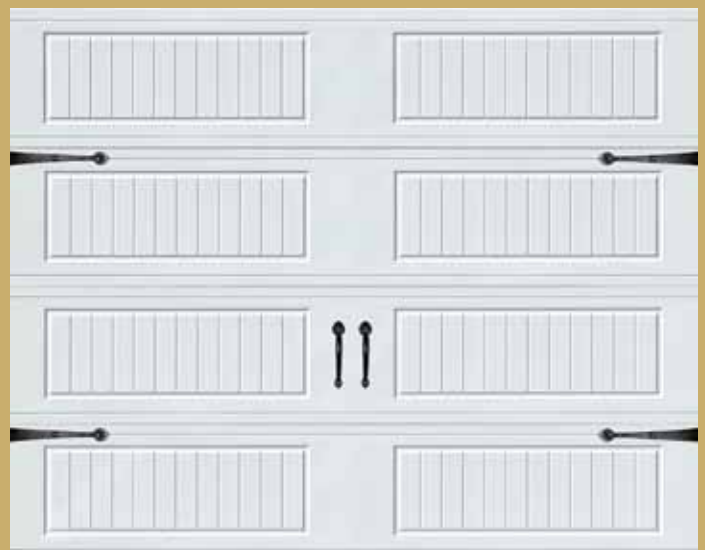

## Give your door an individual look

**Spade - Stamped Steel**

**Spear - Wrought Iron**

**Elegant Handle**

Additional hardware gives your garage door an individual look and adds overall curb appeal to your home.